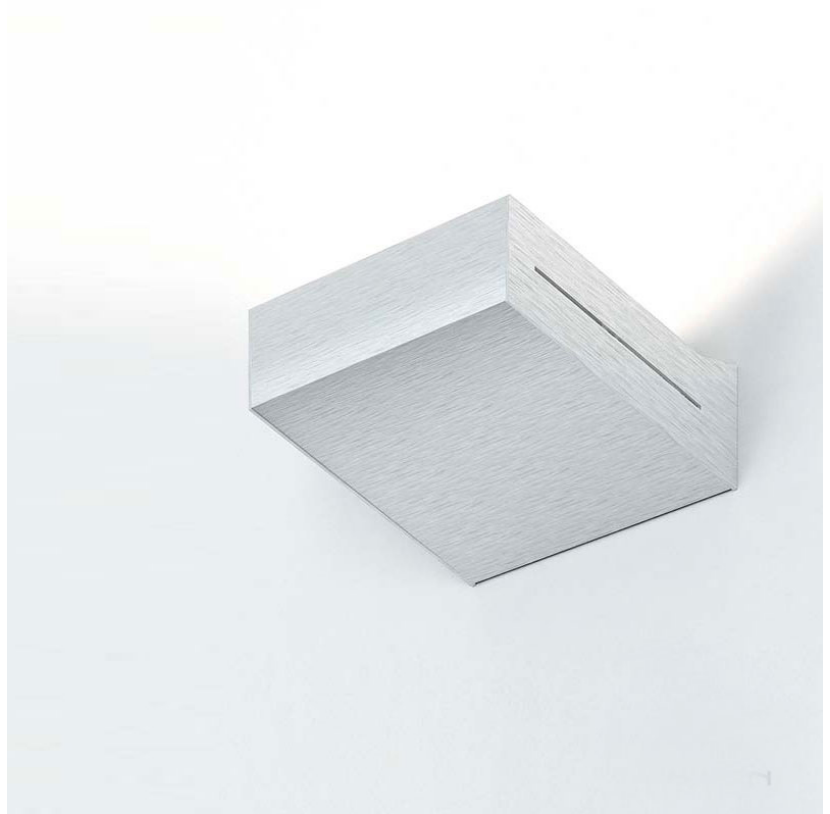

NEVA SURFACE

D93164

PROJECT	
TYPE	
NOTES	
QUANTITY	
DATE	

GENERAL

Series: Neva
 Brand: Milan
 Division: Design
 Mounting Type: Surface
 Mounting Location: Wall
 Subcategory: Uplight

PHYSICAL

Shape: Rectangle
 Length (mm): 128
 Length (in): 5 1/16
 Height (mm): 85
 Height (in): 3 3/8
 Extension (mm): 117
 Extension (in): 4 5/8
 Light Distribution: Direct / Indirect
 Weight (kg): 1.4
 Weight (lbs): 3
 Fixture Finish: SST
 Fixture Material: Metal

128mm 5 1/16"

108mm 4 1/4"

J-Box cover plate
Included

108mm 4 1/4"

85mm 3 3/8"

117mm 4 5/8"

NEVA SURFACE

D93165

PROJECT
TYPE
NOTES
QUANTITY
DATE

GENERAL

Series: Neva
 Brand: Milan
 Division: Design
 Mounting Type: Surface
 Mounting Location: Wall
 Subcategory: Uplight

PHYSICAL

Shape: Rectangle
 Length (mm): 128
 Length (in): 5 1/16
 Height (mm): 85
 Height (in): 3 3/8
 Extension (mm): 117
 Extension (in): 4 5/8
 Light Distribution: Direct / Indirect
 Weight (kg): 1.4
 Weight (lbs): 3
 Fixture Finish: WHI
 Fixture Material: Metal

PROJECT	
TYPE	
NOTES	
QUANTITY	
DATE	

GENERAL

Series: Neva
 Brand: Milan
 Division: Design
 Mounting Type: Surface
 Mounting Location: Wall
 Subcategory: Uplight

PHYSICAL

Shape: Rectangle
 Length (mm): 253
 Length (in): 9 ¹⁵/₁₆"
 Height (mm): 85
 Height (in): 3 ³/₈"
 Extension (mm): 117
 Extension (in): 4 ⁵/₈"
 Light Distribution: Direct / Indirect
 Weight (kg): 1.8
 Weight (lbs): 4
 Fixture Finish: SST
 Fixture Material: Metal